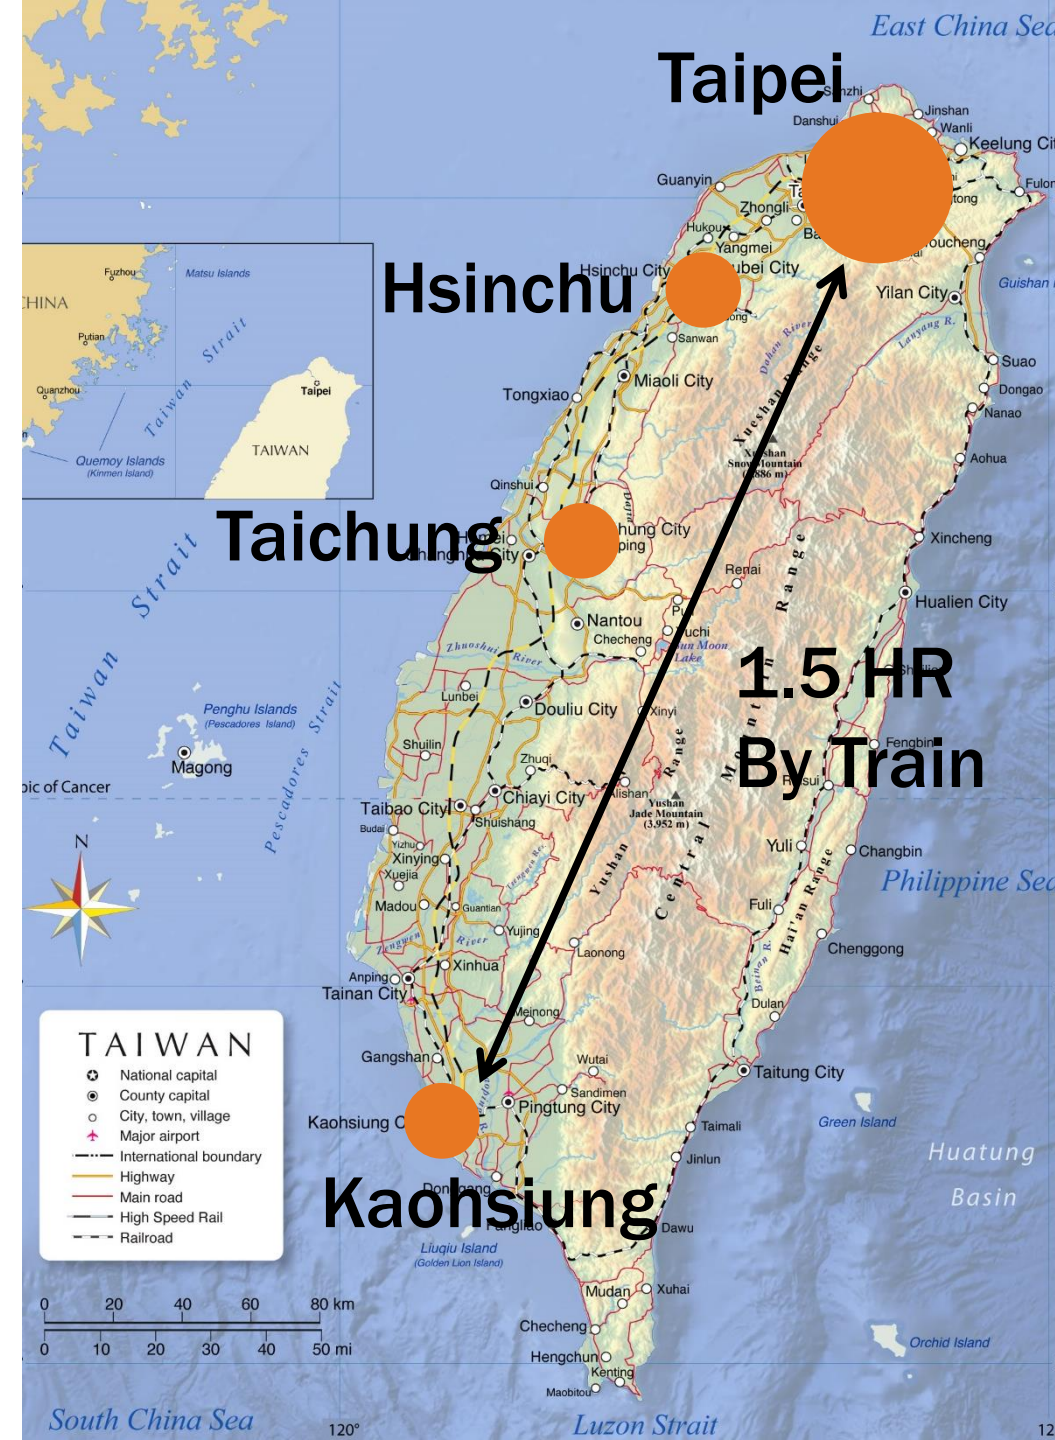

PAA of Taiwan

By the Numbers:

150 Alumni

27 Undergraduate

123 Graduate

70 Active

50 Professors

Majors:

42 Electrical Eng.

13 East Asian

10 Chemistry

9 Mech. Aerospace

8 Art History

8 Architecture

6 Computer Science